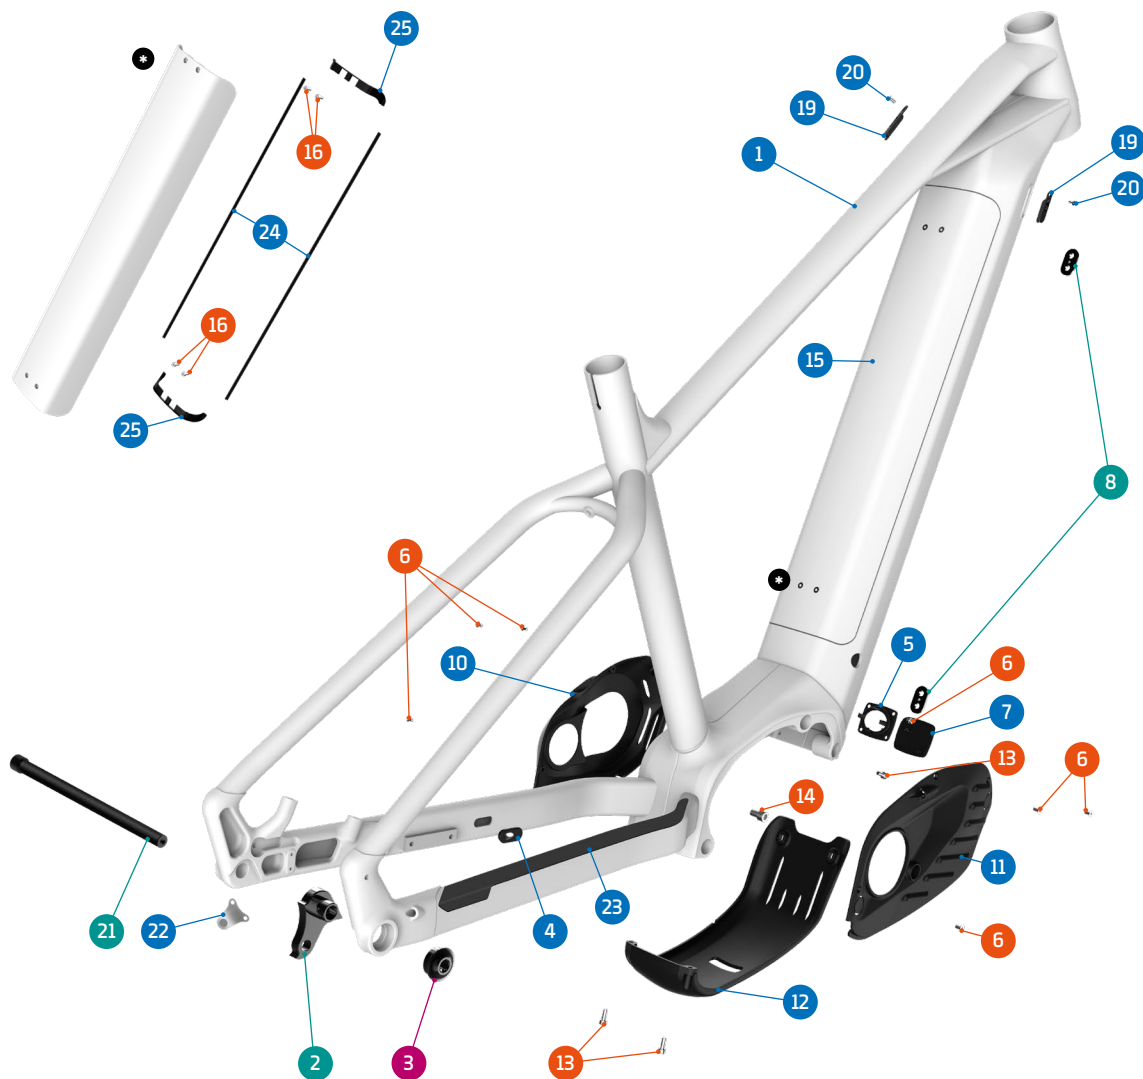

PRIME / PRIMEX

625WH

- Grease
- Threadlocker
- Grease + Threadlocker

Apply grease to the shaft, and locker to the threads

ITEM No.	DESCRIPTION	QTY.	PART NUMBER	TORQUE
1	FRAME	1		
2	HANGER	1	SET 1	
3	HANGER NUT	1	SET 1 / 099.16011	4Nm
4	CABLE RUBBER	1	989.13010	
5	CHARGER PLUG	1	099.20019	
6	SCREW BOLT	9	099.20021	3Nm
7	CHARGER COVER	1	099.20020	
8	BOLT COVER	2	099.18019	5Nm
10	MOTOR COVER, LEFT	1	099.20022	
11	MOTOR COVER, RIGHT	1	099.20023	
12	MOTOR COVER, LOWER	1	099.20024	
13	SCREW BOLT M4x10	4	099.15032	4Nm
14	SCREW BOLT M6x10	1		4Nm

ITEM No.	DESCRIPTION	QTY.	PART NUMBER	TORQUE
15	BATTERY COVER	1		
16	SCREW BOLT	4		3Nm
19	CABLE GUIDE	2	SET 3	
20	SCREW BOLT	2	SET 3	
21	REAR AXLE, 12X148 P1.75 L180	1	112.90022	
22	ROTOR MAGNET SPEED SENSOR BOSCH	1	124.20400	
23	CHAINSTAY PROTECTOR	1	099.21002	
24	SIDE RUBBER, BATTERY COVER	1	099.20059	
25	TOP & BOTTOM BATTERY COVER RUBBER BAND	1	099.20062	

SET 1

HANGER M068 + NUT

SET 3

CABLE GUIDE KIT 3

PART NUMBER	DESCRIPTION	COMPONENTS
099.00055	SET 1: HANGER M068 + NUT	HANGER (x1) / HANGER NUT (x1)
099.19010	SET 3: CABLE GUIDE KIT 3	CABLE GUIDE (x1) / SCREW BOLT (x1)
099.20046	BATTERY COVER BLACK MATT	
099.20047	BATTERY COVER BLACK GLOSS	
125.19016	KICKSTAND	
099.21031	FENDER KIT	
099.21032	REAR PANNIER RACK	
099.21033	FRONT LIGHT	
099.21034	REAR LIGHT	
099.21039	e-BIKE FRAME COVER	