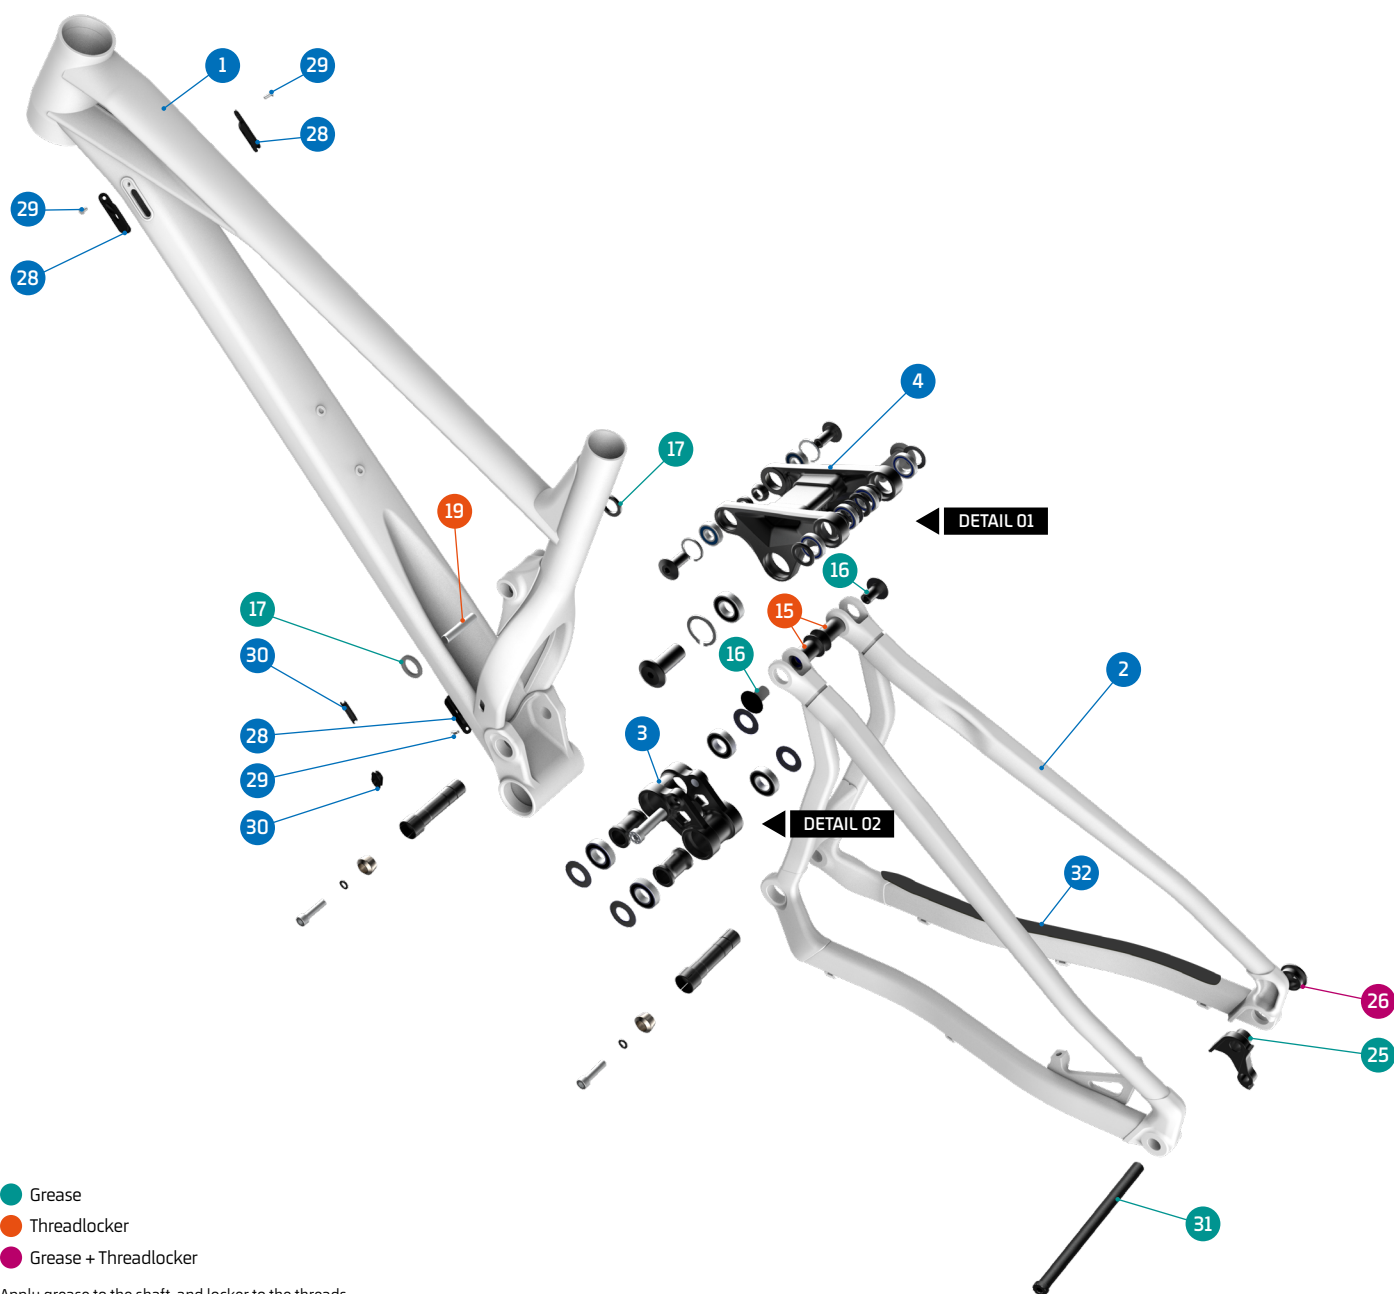

SUPERFOXY

- Grease
- Threadlocker
- Grease + Threadlocker

Apply grease to the shaft, and locker to the threads

ITEM No.	DESCRIPTION	QTY.	PART NUMBER	TORQUE
1	FRONT TRIANGLE	1		
2	REAR TRIANGLE	1		
3	LOWER LINK	1	099.21020	
4	UPPER LINK	1	099.21019	
5	SPACER, 15x22x31	2	SET 4	
6	BEARING, 28x15x7	6	SET 1	
7	SPACER, 15x27x2	4	SET 4	
8	MAIN AXLE, 15x73L	2	SET 4	12Nm
9	TAPER NUT	2	SET 4	
10	SPACER	2	SET 4	
11	SCREW BOLT M6X25	2	SET 4	10Nm
12	BEARING, 24x15x5	4	SET 1	
13	SPACER, 15x19x2t	2	SET 3	
14	SPACER, 15x27x2	4	SET 3	
15	PIVOT AXLE, 26MM	2	SET 3	12Nm
16	PIVOT AXLE, M12	2	SET 3	12Nm

ITEM No.	DESCRIPTION	QTY.	PART NUMBER	TORQUE
17	SPACER, 15x22x3	2	SET 3	
18	C-RING	2	SET 3	
19	M8 THREAD AXLE	1	SET 3	
20	LINK AXLE	2	SET 3	12Nm
21	BEARING, 10x22x6	2	SET 1	
22	SPACER, 10x17x6	2	SET 2	
23	C-RING	2	SET 3	
24	SHOCK BOLT	2	SET 2	12Nm
25	HANGER	1	SET 5	
26	HANGER NUT	1	SET 5 / 099.16011	5Nm
27	SLEEVE BOLT	1	SET 2	16Nm
28	CABLE GUIDE	3	SET 6	
29	SCREW BOLT M3X8	3	SET 6	3Nm
30	CABLE RUBBER	2	989.13010	
31	REAR AXLE	1	112.90026	
32	CHAINSTAY PROTECTOR	1	099.21001	