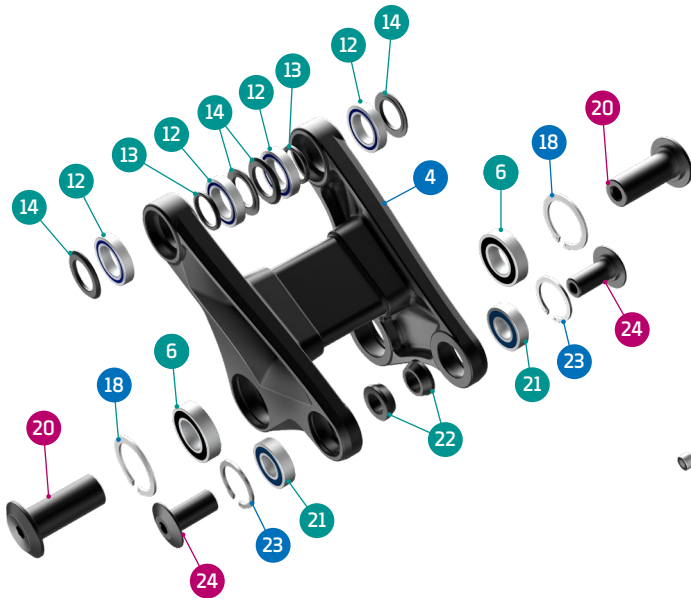

DETAIL 01

DETAIL 02

SET 1

ZERO BEARING KIT 14

SET 2

SHOCK HARDWARE KIT 10

SET 3

UPPER LINK KIT 20

SET 4

LOWER LINK KIT 20

SET 5

HANGER M068 + NUT

PART NUMBER	DESCRIPTION	COMPONENTS
099.18100	SET 1: ZERO BEARING KIT 14 (ENDURO)	BEARING 6902V-2RS, 28x15x7 (x6) / BEARING 6900V-2RS, 10x22x6 (x2) / BEARING 6802V-2RS, 24x15x5 (x4)
099.18102	SET 2: SHOCK HARDWARE KIT 10	SPACER, 10x17x6 (x2) / SHOCK BOLT (x2) / SLEEVE BOLT (x1)
099.18103	SET 3: UPPER LINK KIT 20	SPACER, 15x22x3 (x2) / LINK AXLE (x2) / M8 THREAD AXLE (x1) / C-RING (x2) / C-RING (x2) / SPACER, 15x19x2t (x2) / SPACER, 15x27x2 (x4) / PIVOT AXLE, 26MM (x2) / PIVOT AXLE, M12 (x2)
099.18104	SET 4: LOWER LINK KIT 20	SPACER, 15x22x31 (x2) / SPACER, 15x27x2 (x4) / MAIN AXLE, 15x73L (x2) / SPACER (x2) / TAPER NUT (x2) / SCREW BOLT (x2)
099.00055	SET 5: HANGER M068 + NUT	HANGER M068 (x1) / HANGER NUT (x1)
099.19010	SET 6: CABLE GUIDE KIT 3	CABLE GUIDE (x1) / SCREW BOLT (x1)
099.19101	GEO KIT SUPERFOXY - HEADSET CUPS +/- 1° SIZE S	TOP CUP 1° SIZE S (x1) / LOW CUP 1° (x1) / TOP CUP 0° (x1) / LOW CUP 0° (x1) / HEADSET ONOFF TITAN TAPPED (x1)
099.19102	GEO KIT SUPERFOXY - HEADSET CUPS +/- 1° SIZE M	TOP CUP 1° SIZE M (x1) / LOW CUP 1° (x1) / TOP CUP 0° (x1) / LOW CUP 0° (x1) / HEADSET ONOFF TITAN TAPPED (x1)
099.19103	GEO KIT SUPERFOXY - HEADSET CUPS +/- 1° SIZE L	TOP CUP 1° SIZE L (x1) / LOW CUP 1° (x1) / TOP CUP 0° (x1) / LOW CUP 0° (x1) / HEADSET ONOFF TITAN TAPPED (x1)
099.19105	GEO KIT SUPERFOXY - HEADSET CUPS +/- 1° SIZE XL	TOP CUP 1° SIZE XL (x1) / LOW CUP 1° (x1) / TOP CUP 0° (x1) / LOW CUP 0° (x1) / HEADSET ONOFF TITAN TAPPED (x1)