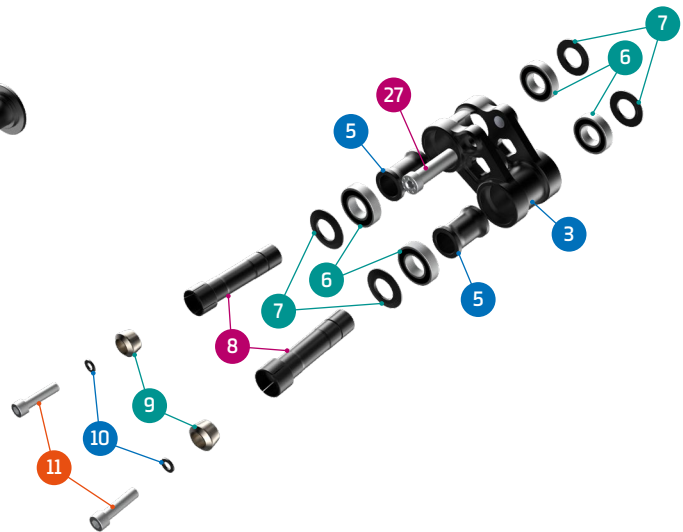

DETAIL 02

SET 1

ZERO BEARING KIT 14

SET 2

SHOCK HARDWARE KIT 10

SET 3

UPPER LINK KIT 20

SET 4

LOWER LINK KIT 20

SET 5

HANGER M068 + NUT

PART NUMBER	DESCRIPTION	COMPONENTS
099.18100	SET 1: ZERO BEARING KIT 14 (ENDURO)	BEARING 6902V-2RS, 28x15x7 (x6) / BEARING 6900V-2RS, 10x22x6 (x2) / BEARING 6802V-2RS, 24x15x5 (x4)
099.18102	SET 2: SHOCK HARDWARE KIT 10	SPACER, 10x17x6 (x2) / SHOCK BOLT (x2) / SLEEVE BOLT (x1)
099.18103	SET 3: UPPER LINK KIT 20	SPACER, 15x22x3 (x2) / LINK AXLE (x2) / M8 THREAD AXLE (x1) / C-RING (x2) / C-RING (x2) / SPACER, 15x19x2t (x2) / SPACER, 15x27x2 (x4) / PIVOT AXLE, 26MM (x2) / PIVOT AXLE, M12 (x2)
099.18104	SET 4: LOWER LINK KIT 20	SPACER, 15x22x31 (x2) / SPACER, 15x27x2 (x4) / MAIN AXLE, 15x73L (x2) / SPACER (x2) / TAPER NUT (x2) / SCREW BOLT (x2)
099.00055	SET 5: HANGER M068 + NUT	HANGER M068 (x1) / HANGER NUT (x1)
099.19010	SET 6: CABLE GUIDE KIT 3	CABLE GUIDE (x1) / SCREW BOLT (x1)
099.19101	GEO KIT SUPERFOXY - HEADSET CUPS +/- 1° SIZE S	TOP CUP 1° SIZE S (x1) / LOW CUP 1° (x1) / TOP CUP 0° (x1) / LOW CUP 0° (x1) / HEADSET ONOFF TITAN TAPPED (x1)
099.19102	GEO KIT SUPERFOXY - HEADSET CUPS +/- 1° SIZE M	TOP CUP 1° SIZE M (x1) / LOW CUP 1° (x1) / TOP CUP 0° (x1) / LOW CUP 0° (x1) / HEADSET ONOFF TITAN TAPPED (x1)
099.19103	GEO KIT SUPERFOXY - HEADSET CUPS +/- 1° SIZE L	TOP CUP 1° SIZE L (x1) / LOW CUP 1° (x1) / TOP CUP 0° (x1) / LOW CUP 0° (x1) / HEADSET ONOFF TITAN TAPPED (x1)
099.19105	GEO KIT SUPERFOXY - HEADSET CUPS +/- 1° SIZE XL	TOP CUP 1° SIZE XL (x1) / LOW CUP 1° (x1) / TOP CUP 0° (x1) / LOW CUP 0° (x1) / HEADSET ONOFF TITAN TAPPED (x1)